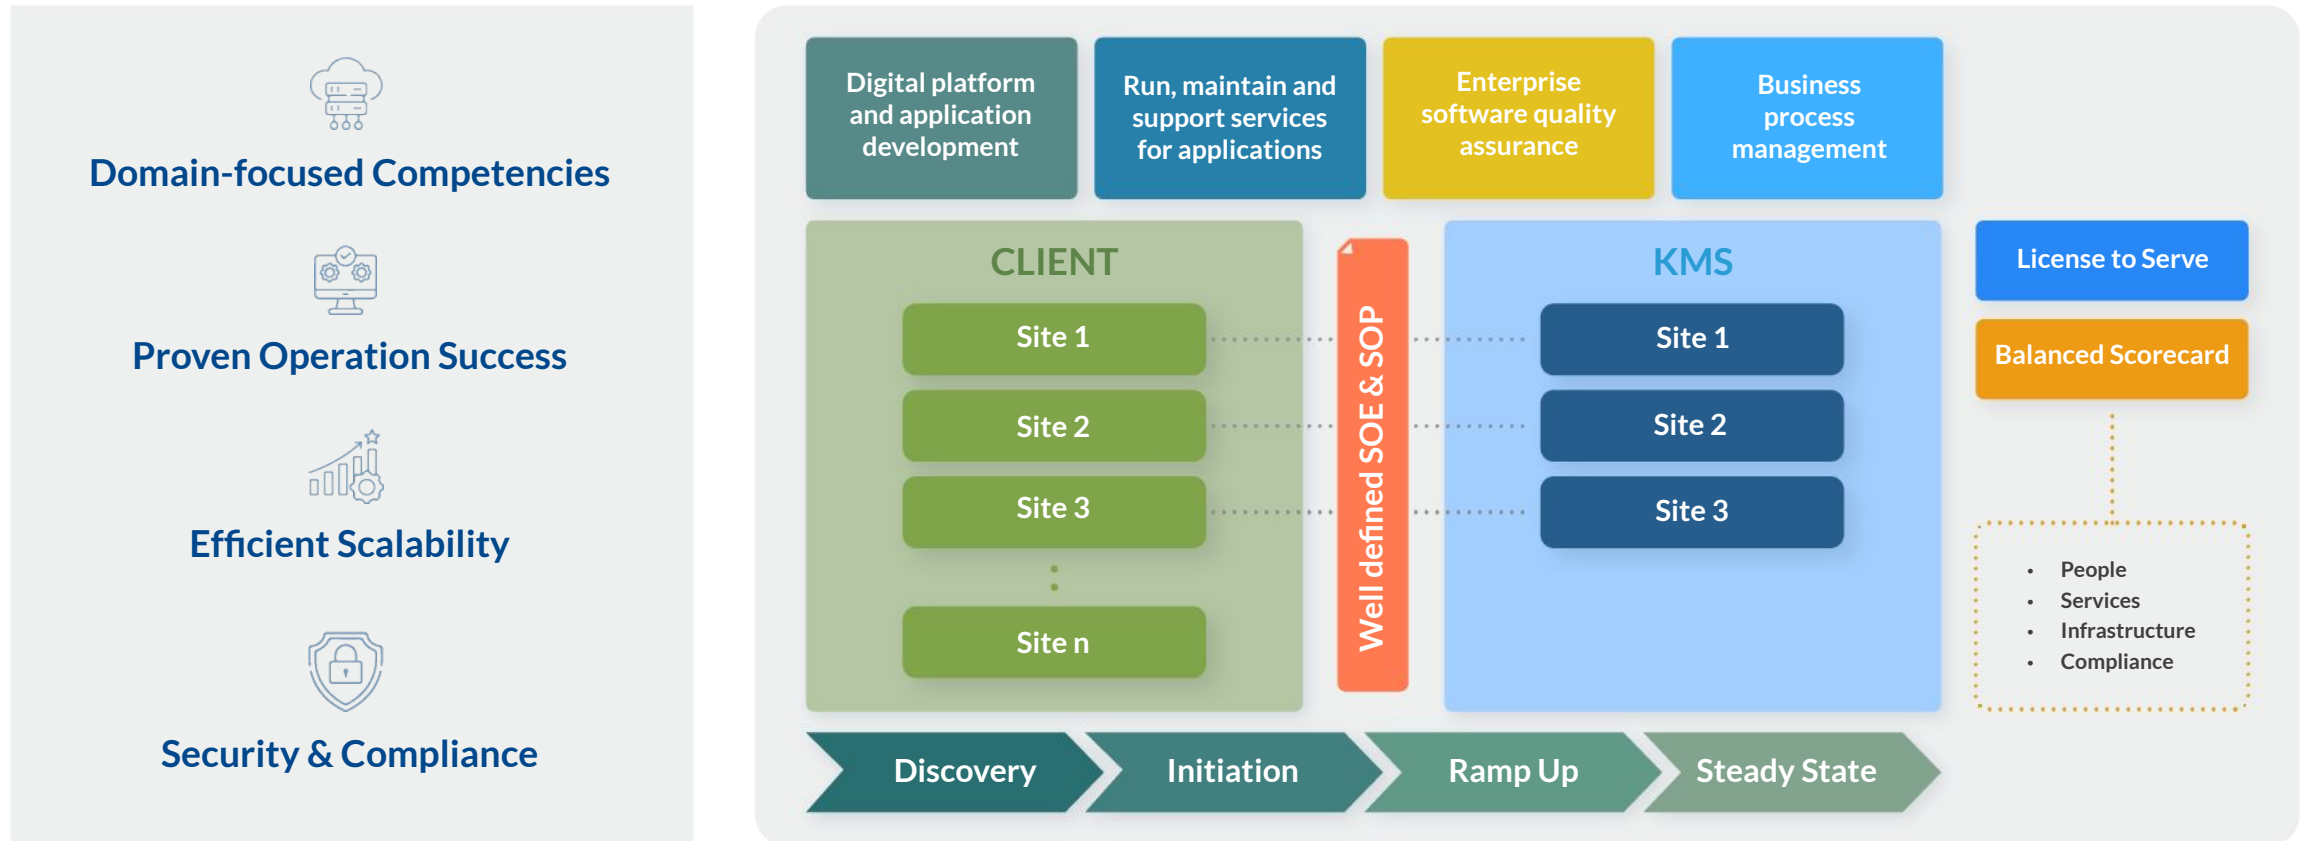

Digital Banking

- Digital Finance Accelerator
- Core System Implementation & Support

Migration & Integration

- App Data Migration
- System Integration
- Product Implementation

Advisory & Consulting

- Ideation & MVP
- Technology Roadmap Assessment & Plan

-  In-depth domain expertise
-  Proven software success
-  Efficient at scale
-  Industry best practices
-  GenAI-enabled SDLC

GENAI-ENABLED SDLC

OFFSHORE TECHNOLOGY CENTER AT SCALE

| Proprietary and Confidential

Build and scale the technology services center in Vietnam with confidence.

SOFTWARE EVOLUTION FROM IDEA TO MARKET

| Proprietary and Confidential

Business Benefits

- Validation of Assumptions
- Faster Time to Market
- Reduced Development Costs

SECURE CHANNELS

Secure channels for file transfer

SINGLE SERVERS

Dedicated server for project source code with limited access controlled by ACL

SECURE AREA

Separate physical working area, if required

RELOCATION