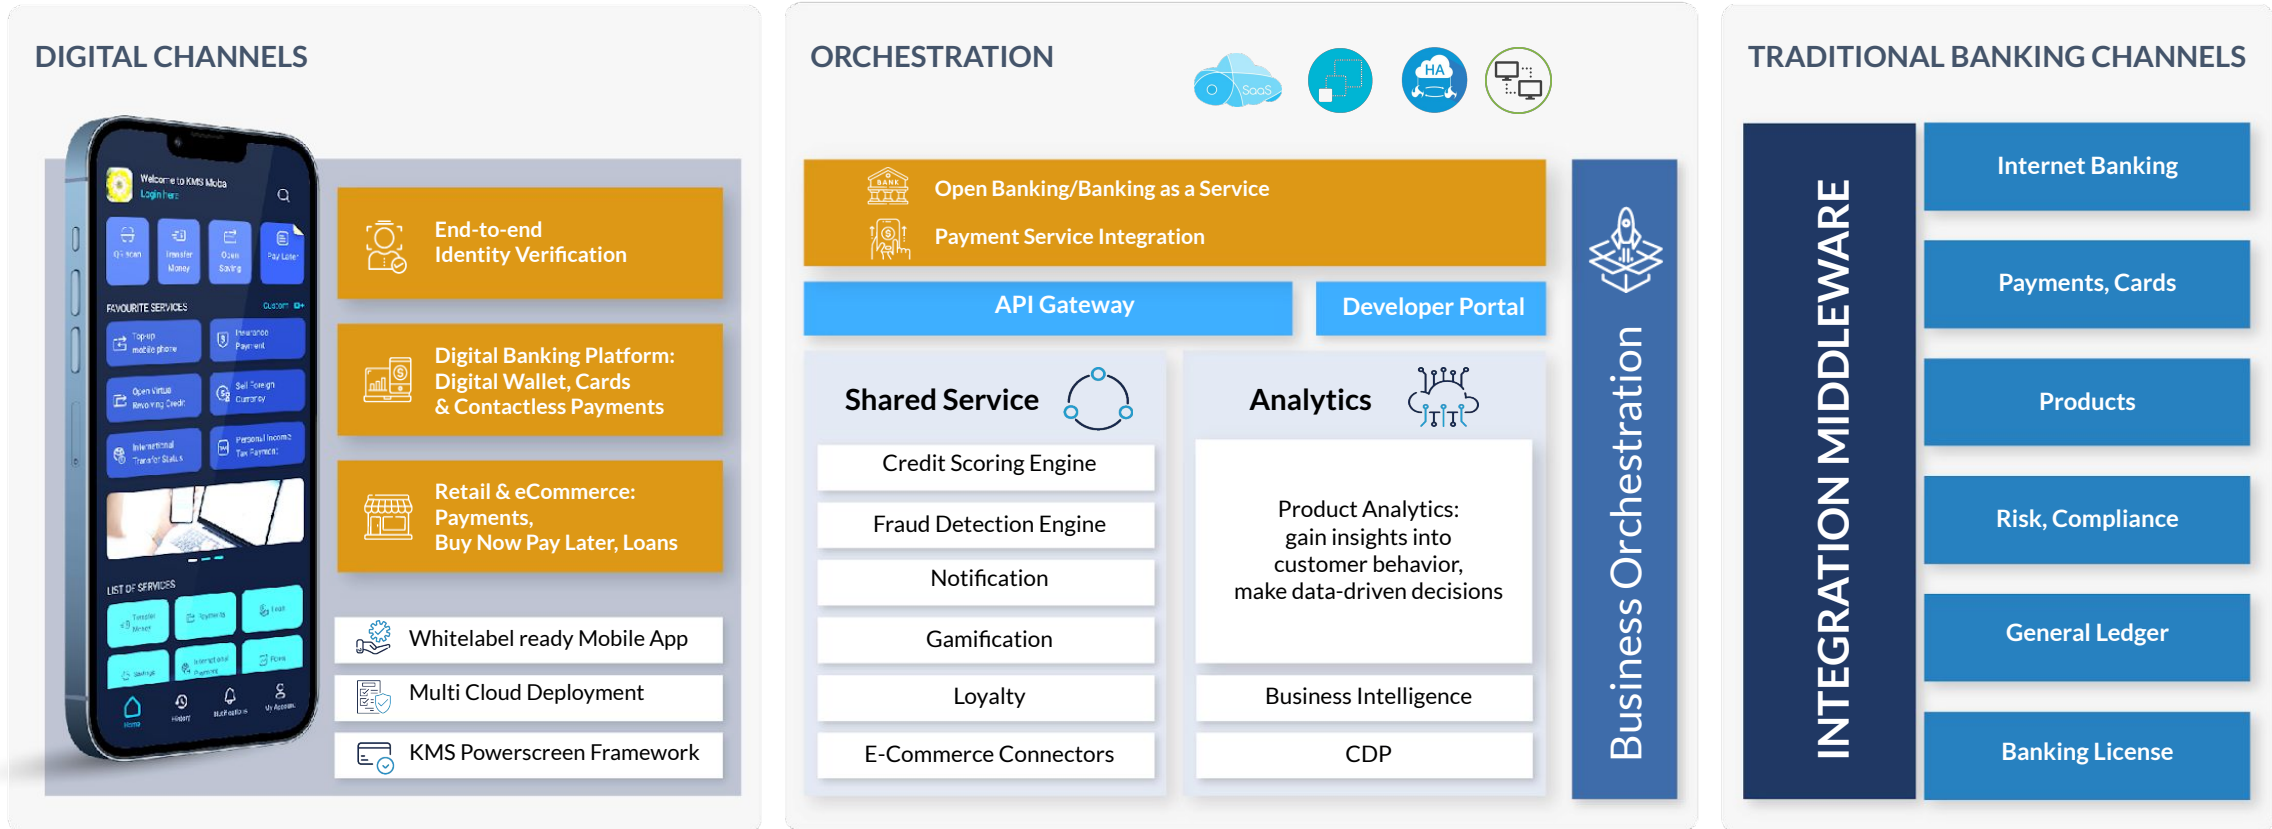

SPECIALIZED TESTING SERVICE

Performance Testing, Security Testing, Compatibility Testing, DevOps Testing

KMS INTELLIGENT AUTOMATION FRAMEWORK

FINANCIAL SERVICES INDUSTRY BEST PRACTICES

LOW-CODE TESTING

AI/COGNITIVE CAPABILITIES

OUR PLATFORMS OF CHOICE

KMS DIGITAL FINANCIAL SOLUTION

| Proprietary and Confidential

Open up new revenue streams for financial institutions

Proven technology solution with the jumpstart package

Innovate with API economy, while staying complied with the regulatory framework